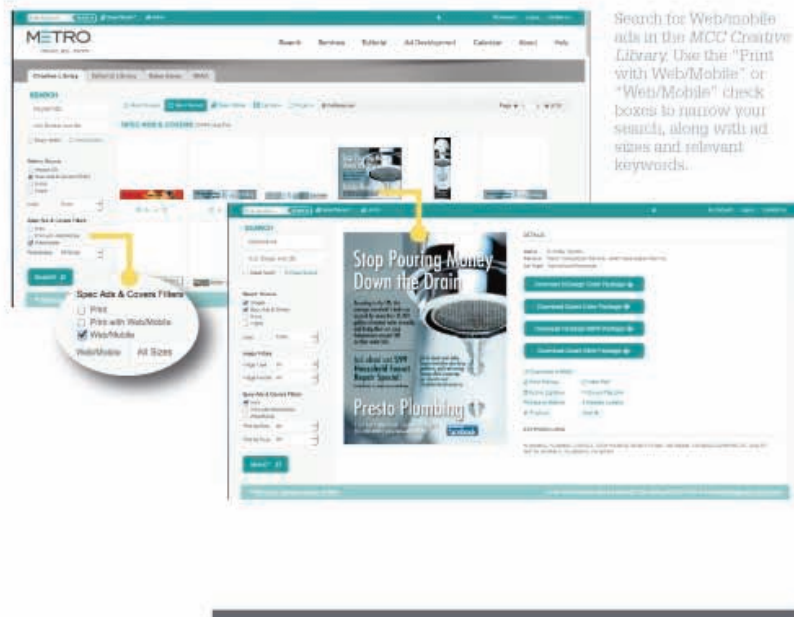

View each of the ads in the *Multi-Platform Ad Packages e-Edition* accessed through the MCC home page.